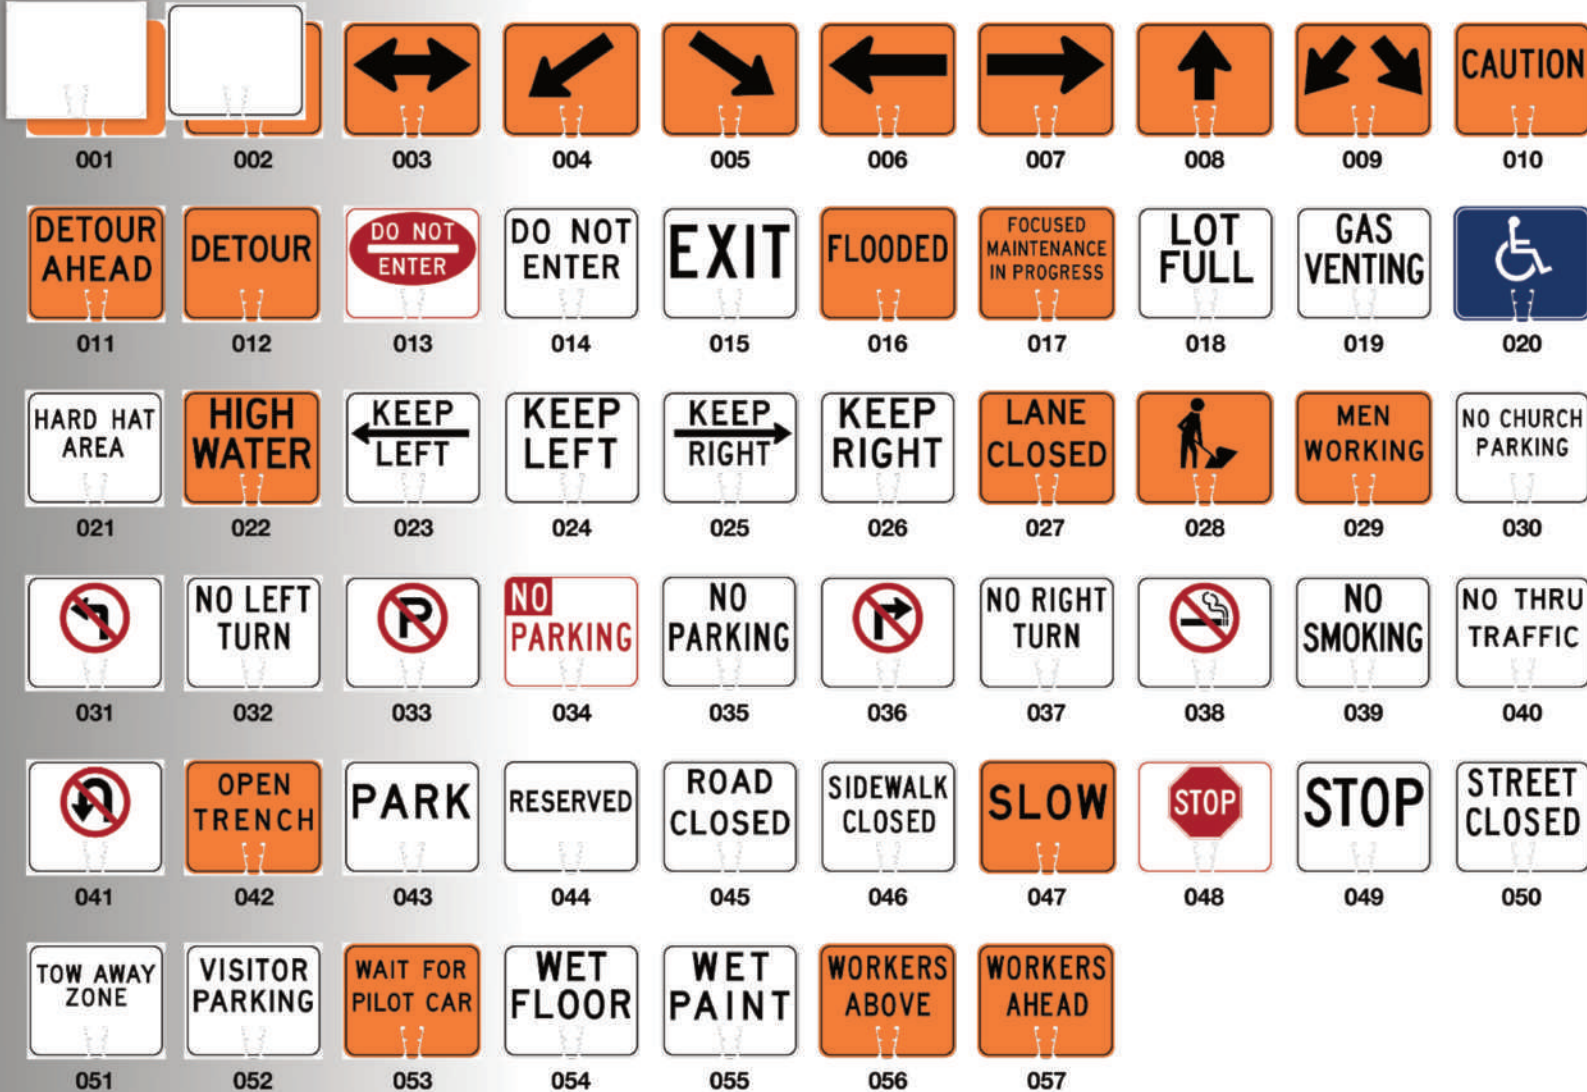

Clip-On Signs

IN-STOCK

CHOOSE REFLECTIVE

Call Customer Service

For Pricing

949-361-5663

OR

NON-REFLECTIVE

**TraFFix
Devices Inc.**

Engineered Products for Safer Highways

Distributed by:

160 Avenida La Pata, San Clemente, CA 92673
(949) 361-5663 FAX (949) 361-9205
www.traffixdevices.com