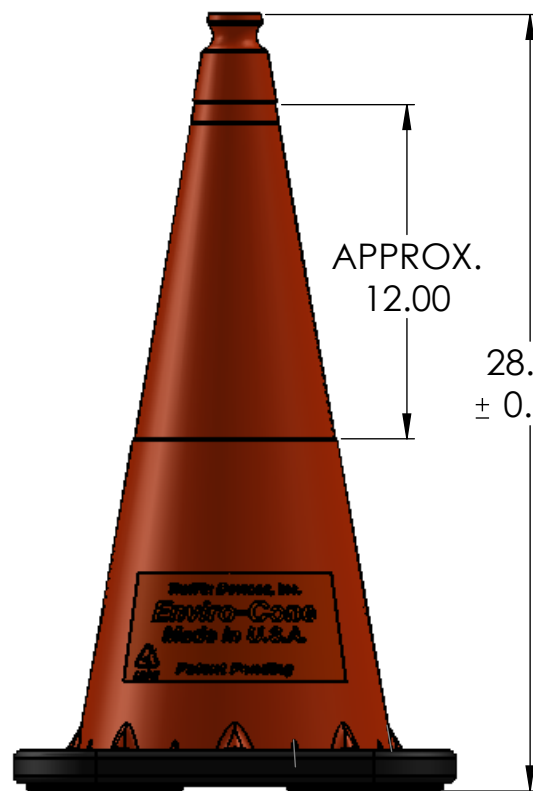

APPROX.  
15.75

APPROX. 15.75

7# AND 10# RUBBER BASE

ENVIRO-CONE RUBBER BASE- 7#

APPROX.  
1.50

ENVIRO-CONE RUBBER BASE- 10#

APPROX.  
1.875

APPROX.  
16.75

APPROX. 16.75

12# RUBBER BASE

ENVIRO-CONE RUBBER BASE- 12#

APPROX.  
1.875

APPROX.  
12.00

28.00  
± 0.125

ENVIRO-CONE 28IN  
NO SHEETING

Ø 1.75

3.25

6.00

4.00

2.00

10.125  
AVAILABLE ON  
BACK FOR  
STENCILING

ENVIRO-CONE 28IN  
U.S. SHEETING

UNLESS OTHERWISE SPECIFIED:  
ALL DIMENSIONS ARE IN INCHES[mm].  
TOLERANCES:  
FRACTIONAL: X/X ± 1/16" [1.6mm]  
DECIMAL: X.X ± .0625"  
X.XX ± .032"  
X.XXX ± .015"  
DEGREES: ± 0.5°

DATE:  
11/19/14  
DATE:  
11/19/14  
DATE:  
11/19/14

SIZE  
**B**

DWG. NO.  
**16028-SPEC**

REV  
**A**

SHEET 1 OF 1

- 3. Operating Temperature Range: -40 TO +180 degrees Fahrenheit
  - 2. All dimensions are in inches
  - 1. Colors available in Orange and Lime Green
- NOTES: UNLESS OTHERWISE SPECIFIED**