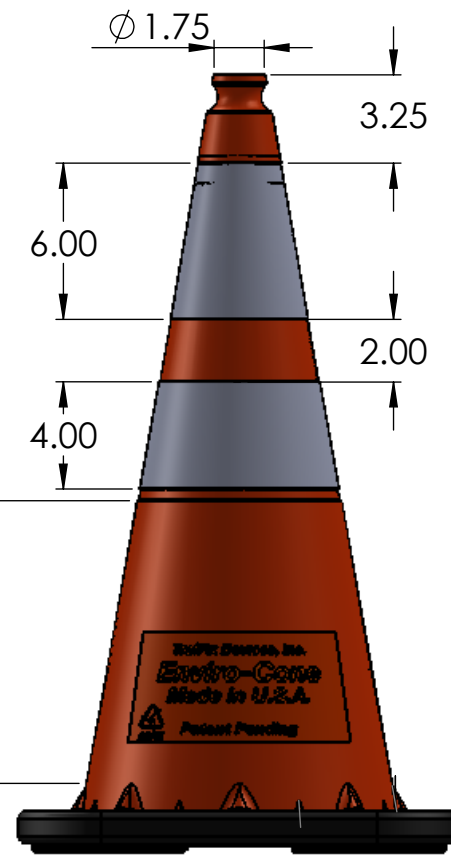

APPROX.  
15.75

APPROX. 15.75

7# AND 10# RUBBER BASE

ENVIRO-CONE RUBBER BASE- 7#

APPROX.  
1.50

ENVIRO-CONE RUBBER BASE- 10#

APPROX.  
1.875

APPROX.  
16.75

APPROX. 16.75

12# RUBBER BASE

ENVIRO-CONE RUBBER BASE- 12#

APPROX.  
1.875

APPROX.  
12.00

28.00  
± 0.125

ENVIRO-CONE 28IN  
NO SHEETING

Ø 1.75

3.25

6.00

4.00

2.00

10.125  
AVAILABLE ON  
BACK FOR  
STENCILING

ENVIRO-CONE 28IN  
U.S. SHEETING

UNLESS OTHERWISE SPECIFIED:  
ALL DIMENSIONS ARE IN INCHES[mm].  
TOLERANCES:  
FRACTIONAL: X/X ± 1/16" [1.6mm]  
DECIMAL: X.X ± .0625"  
X.XX ± .032"  
X.XXX ± .015"  
DEGREES: ± 0.5°

DATE:  
11/19/14  
DATE:  
11/19/14  
DATE:  
11/19/14

SIZE  
**B**

DWG. NO.  
**16028-SPEC**

REV  
**A**

SHEET 1 OF 1

- 3. Operating Temperature Range: -40 TO +180 degrees Fahrenheit
  - 2. All dimensions are in inches
  - 1. Colors available in Orange and Lime Green
- NOTES: UNLESS OTHERWISE SPECIFIED**