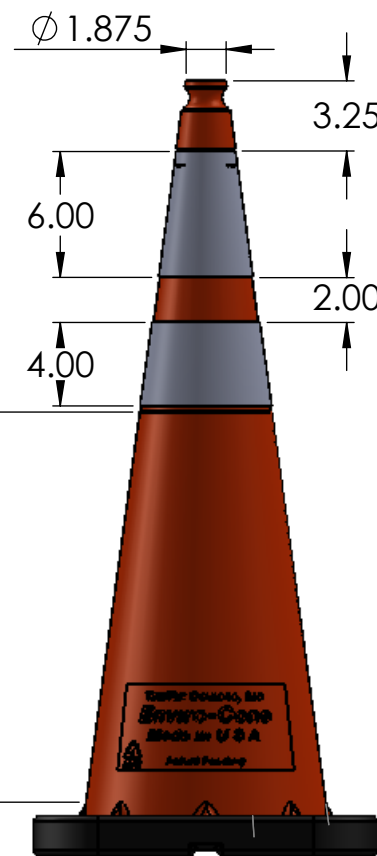

APPROX.  
15.75

APPROX. 15.75

7# AND 10# RUBBER BASE

ENVIRO-CONE RUBBER BASE- 7#

APPROX.  
1.50

ENVIRO-CONE RUBBER BASE- 10#

APPROX.  
1.875

APPROX.  
16.75

APPROX. 16.75

12# RUBBER BASE

ENVIRO-CONE RUBBER BASE- 12#

APPROX.  
1.875

APPROX.  
12.00

36.00  
± 0.125

ENVIRO-CONE 36IN  
NO SHEETING

Ø1.875