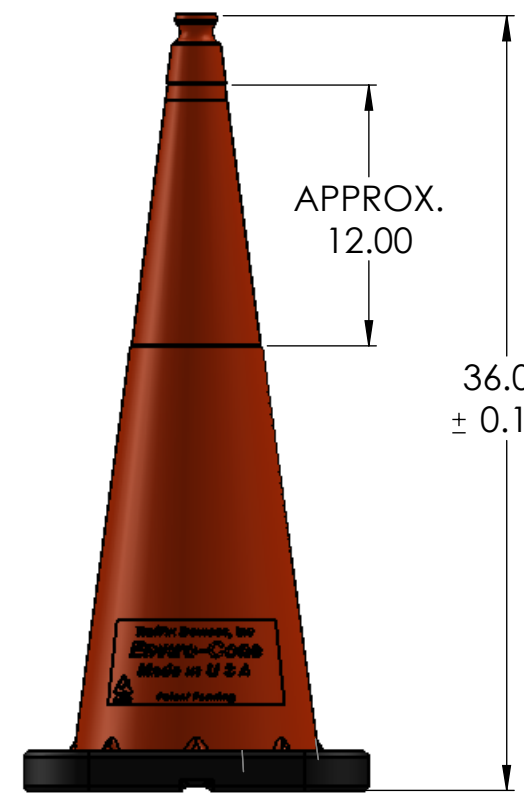

APPROX.  
15.75

APPROX. 15.75

7# AND 10# RUBBER BASE

ENVIRO-CONE RUBBER BASE- 7#

APPROX.  
1.50

ENVIRO-CONE RUBBER BASE- 10#

APPROX.  
1.875

APPROX.  
16.75

APPROX. 16.75

12# RUBBER BASE

ENVIRO-CONE RUBBER BASE- 12#

APPROX.  
1.875

APPROX.  
12.00

36.00  
± 0.125

ENVIRO-CONE 36IN  
NO SHEETING

Ø1.875

3.25

6.00

2.00

4.00

19.125  
AVAILABLE ON  
BACK FOR  
STENCILING

ENVIRO-CONE 36IN  
U.S. SHEETING

UNLESS OTHERWISE SPECIFIED:  
ALL DIMENSIONS ARE IN INCHES[mm].  
TOLERANCES:  
FRACTIONAL: X/X ± 1/16" [1.6mm]  
DECIMAL: X.X ± .0625"  
X.XX ± .032"  
X.XXX ± .015"  
DEGREES: ± 0.5°

SIZE <b>B</b>	DWG. NO. 16036-SPEC	REV <b>A</b>
		SHEET 1 OF 1

3. Operating Temperature Range: -40 to +180 degrees Fahrenheit  
2. All dimensions are in inches  
1. Colors available in Orange and Lime Green  
**NOTE: UNLESS OTHERWISE SPECIFIED**