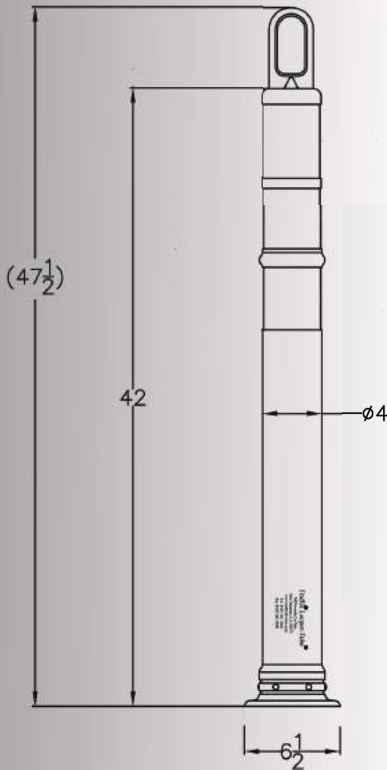

**TraFFix
Devices Inc.**

**LOOPER[®]
TUBE**

Series 46000

- 42" Delineator Post, NCHRP350 Compliant
- Manufactured from durable low density polyethylene with UV stabilizers added to minimize fading
- Available with 12 lb. or 18 lb. recycled rubber base
- The Looper handle allows easy movement of single or multiple tubes
- Looper handle can accomodate caution tape, flag line or rope
- Three recessed areas on Looper stem can accomodate various sheeting patterns
- Protective ribs keep reflective sheeting looking crisp and new
- Ideal for construction work zones, airports, parking lots and job sites of all kind
- High visibility fluorescent orange in color, also available in yellow, black and white

Looper Tubes unique "loop" style handle makes grabbing and moving a breeze

Looper Tube with clip on sign

Looper Tube with (2) 3" bands of yellow reflective tape

Series 46000 Looper Tubes[®]

Specification:

42" low density polyethelene tube with Looper handle. Shall have UV inhibitors to minimize fading. Colors available are fluourescent orange, yellow, black and white. Extra large flange at bottom of stem allow the rubber base to hold the stem firmly in place. Stem has three 4" wide recessed areas to accomodate a 3" or 4" wide reflective band. Overall height, including Looper handle, is 47.50", stem diameter is 4". Bases are manufactured from 100% recycled rubber and are available in 12 lb. and 18 lb. weights.

WEIGHT:	1.4 pounds
HEIGHT:	42 inches (47.50 inches overall)
WIDTH:	4 inches (flange width = 6.5 inches)
MATERIAL:	low density polyethylene

Stock #:	Description:
46000-TSO	42" Looper Tube Orange No Reflective Collars/No Base
46000-TSO-YEL	42" Looper Tube Yellow No Reflective Collars/No Base
46000-TSO-BLK	42" Looper Tube Black No Reflective Collars/No Base
46000-TSO-WHT	42" Looper Tube White No Reflective Collars/No Base