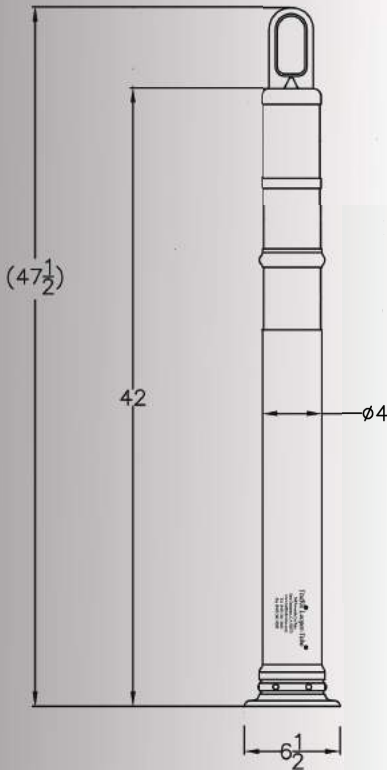

**TraFFix
Devices Inc.**

**LOOPER[®]
TUBE**

Series 46000

- 42" Delineator Post, NCHRP350 Compliant
- Manufactured from durable low density polyethylene with UV stabilizers added to minimize fading
- Available with 12 lb. or 18 lb. recycled rubber base
- The Looper handle allows easy movement of single or multiple tubes
- Looper handle can accommodate caution tape, flag line or rope
- Three recessed areas on Looper stem can accommodate various sheeting patterns
- Protective ribs keep reflective sheeting looking crisp and new
- Ideal for construction work zones, airports, parking lots and job sites of all kind
- High visibility fluorescent orange in color, also available in yellow, black and white

Looper Tubes unique "loop" style handle makes grabbing and moving a breeze

Looper Tube with clip on sign

Looper Tube with (2) 3" bands of yellow reflective tape

Series 46000 Looper Tubes[®]

Specification:

42" low density polyethelene tube with Looper handle. Shall have UV inhibitors to minimize fading. Colors available are fluourescent orange, yellow, black and white. Extra large flange at bottom of stem allow the rubber base to hold the stem firmly in place. Stem has three 4" wide recessed areas to accomodate a 3" or 4" wide reflective band. Overall height, including Looper handle, is 47.50", stem diameter is 4". Bases are manufactured from 100% recycled rubber and are available in 12 lb. and 18 lb. weights.

WEIGHT:	1.4 pounds
HEIGHT:	42 inches (47.50 inches overall)
WIDTH:	4 inches (flange width = 6.5 inches)
MATERIAL:	low density polyethylene

Stock #:	Description:
46000-TSO	42" Looper Tube Orange No Reflective Collars/No Base
46000-TSO-YEL	42" Looper Tube Yellow No Reflective Collars/No Base
46000-TSO-BLK	42" Looper Tube Black No Reflective Collars/No Base
46000-TSO-WHT	42" Looper Tube White No Reflective Collars/No Base